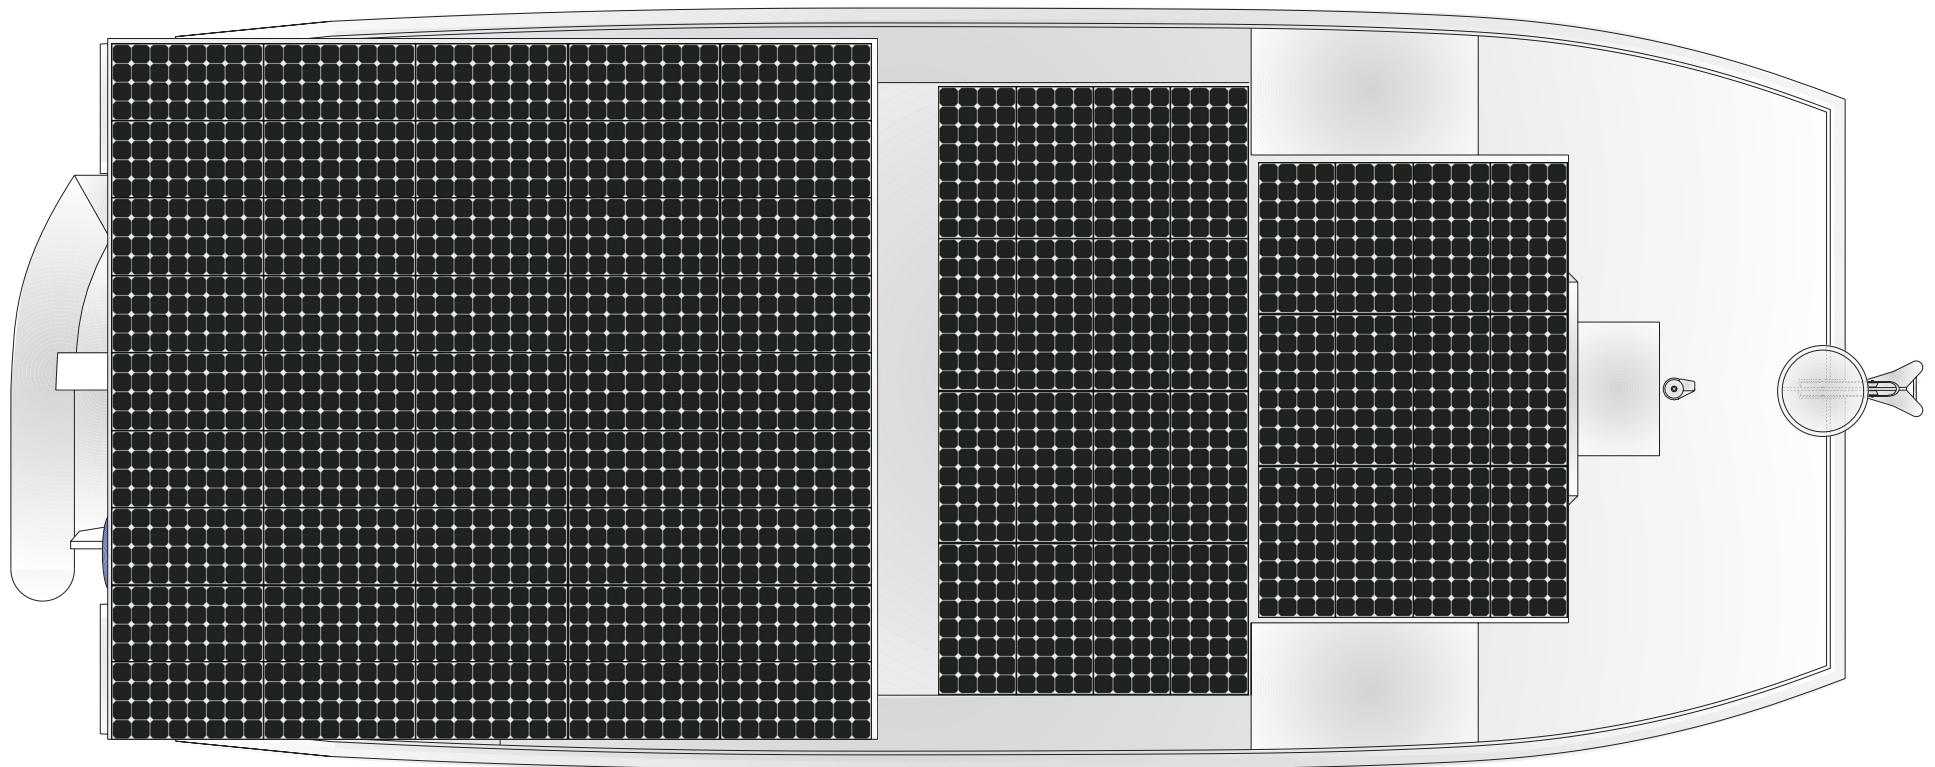

Island Pilot DSe Hybrid — Profile — April, 2008

Island Pilot DSe Hybrid — Main Deck — April, 2008

Island Pilot DSe Hybrid — Deck House & Master — April, 2008

Island Pilot DSe Hybrid — Guest, Heads & Machinery — April, 2008

Island Pilot DSe Hybrid — Solar Array — April, 2008